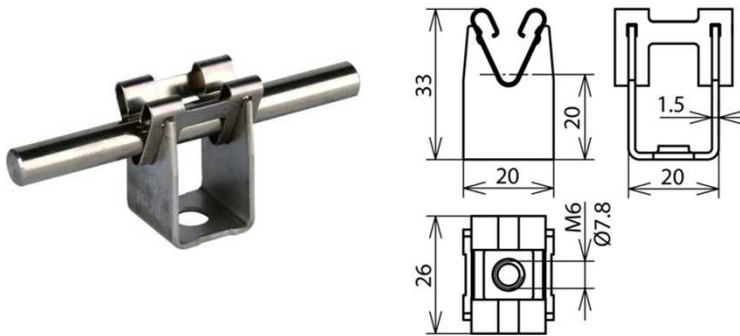

Lightning products Conductors fixings

Round conductor stainless steel clip

They allow the fixing of a round conductor of \varnothing 8 mm on steel or aluminum cladding, or on steel trays.

They are fixed with M6 screws (not supplied).

Characteristics

Reference :	CLIPINOXR
Material :	Stainless steel
Dimensions :	H : 33x L : 26 x l : 20
Weight :	0,01
Standards :	NF EN 62561-4

Duval Messien® - A full range of lightning and overvoltage protection.